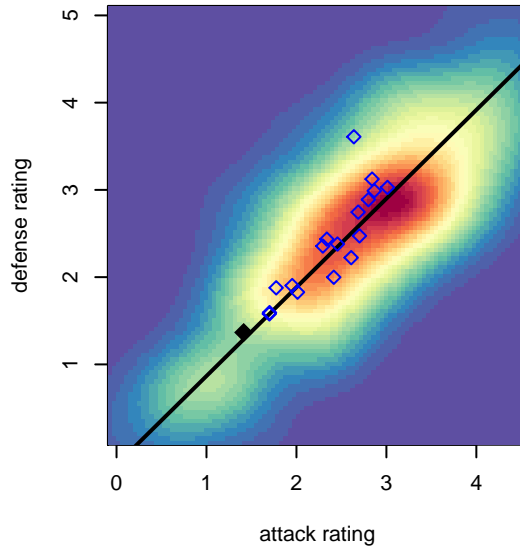

# Crossfire Premier Hattrup G98

Crossfire Premier  
 Redmond, WA  
 G98 total strength=1201  
 attack=4.11 defense=3.92  
 fall league = Win RCL G98 Div 3  
 notes= C-- 2013+; Hattrup 2015

alt names used:  
 Crossfire Premier G98-Hattrup-C  
 CROSSFIRE PREMIER G98 - C (WA)  
 CROSSFIREHATTRUP GU98C  
 Crossfire Premier G98 C  
 Crossfire Premier G98 C

**Crossfire Premier Hattrup G98**  
 Dots are actual minus expected GF (blue circles) and GA (red triangles).  
 Blue line is smoothed change in attack strength. Red is smoothed change in defense strength.

**attack and defense variance (black dot)  
relative to other teams  
and top 10 in region**

**attack and defense rating  
relative to others at age  
and all opponents in last 13 months**

**Performance relative to 13 month average**