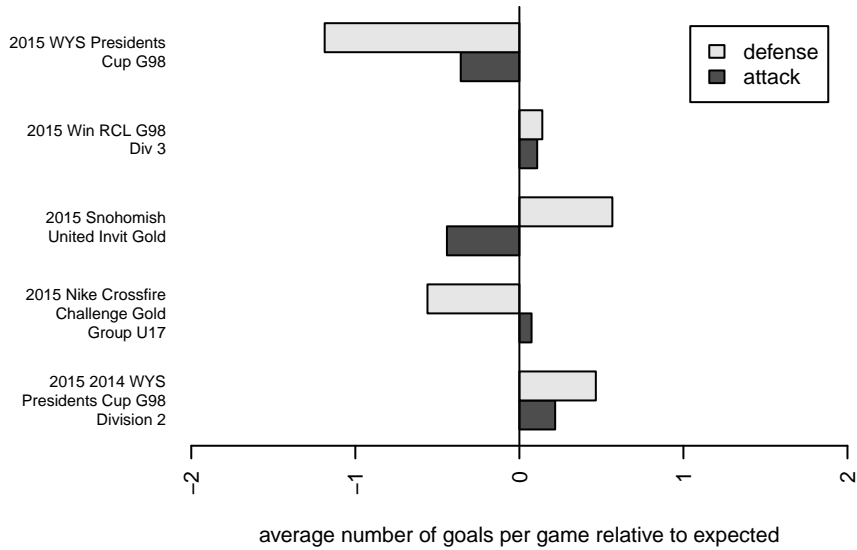

# Crossfire Premier Hattrup G98

Crossfire Premier  
 Redmond, WA  
 G98 total strength=1201  
 attack=4.11 defense=3.92  
 fall league = Win RCL G98 Div 3  
 notes= C-- 2013+; Hattrup 2015

alt names used:  
 Crossfire Premier G98-Hattrup-C  
 CROSSFIRE PREMIER G98 - C (WA)  
 CROSSFIREHATTRUP GU98C  
 Crossfire Premier G98 C  
 Crossfire Premier G98 C

**Crossfire Premier Hattrup G98**  
 Dots are actual minus expected GF (blue circles) and GA (red triangles).  
 Blue line is smoothed change in attack strength. Red is smoothed change in defense strength.

**attack and defense variance (black dot)  
relative to other teams  
and top 10 in region**

**attack and defense rating  
relative to others at age  
and all opponents in last 13 months**

**Performance relative to 13 month average**