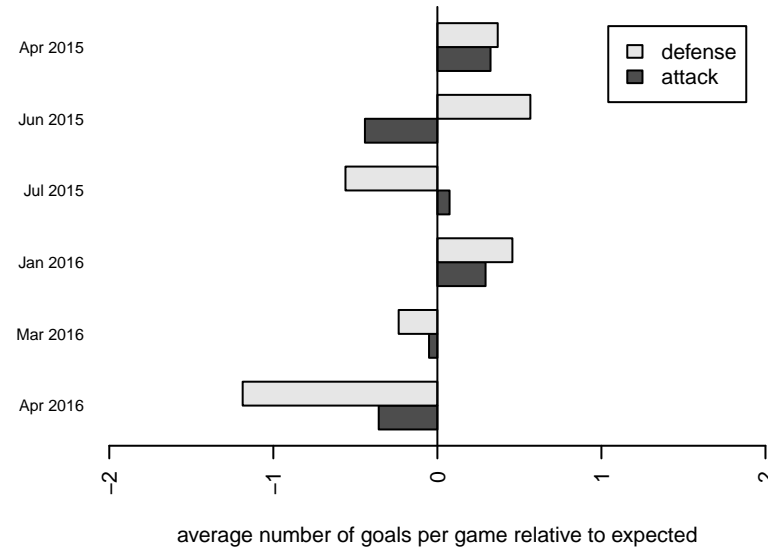

Performance relative to 13 month average