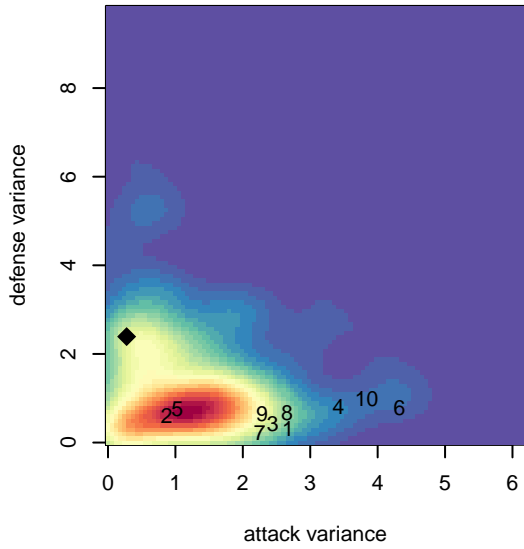

**attack and defense variance (black dot)
relative to other teams
and top 10 in region**