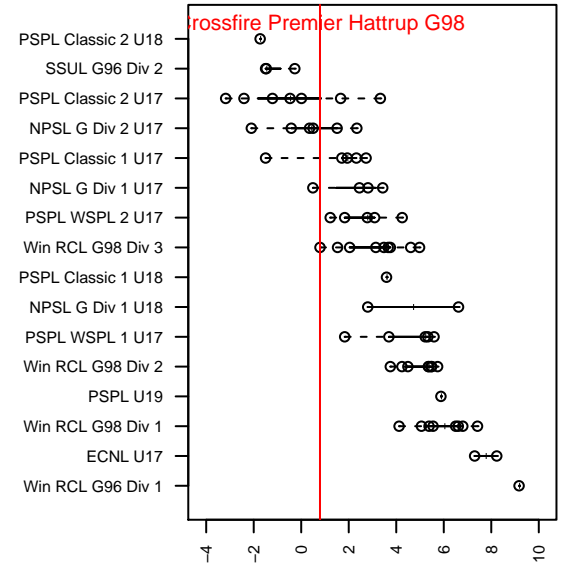

# Crossfire Premier Hattrup G98

Crossfire Premier  
 Redmond, WA  
 G98 total strength=1201  
 attack=4.11 defense=3.92  
 fall league = Win RCL G98 Div 3  
 notes= C-- 2013+; Hattrup 2015

alt names used:  
 Crossfire Premier G98-Hattrup-C  
 CROSSFIRE PREMIER G98 - C (WA)  
 CROSSFIREHATTRUP GU98C  
 Crossfire Premier G98 C  
 Crossfire Premier G98 C

**Crossfire Premier Hattrup G98**  
 Dots are actual minus expected GF (blue circles) and GA (red triangles).  
 Blue line is smoothed change in attack strength. Red is smoothed change in defense strength.

**attack and defense variance (black dot)  
relative to other teams  
and top 10 in region**

**attack and defense rating  
relative to others at age  
and all opponents in last 13 months**

**Performance relative to 13 month average**