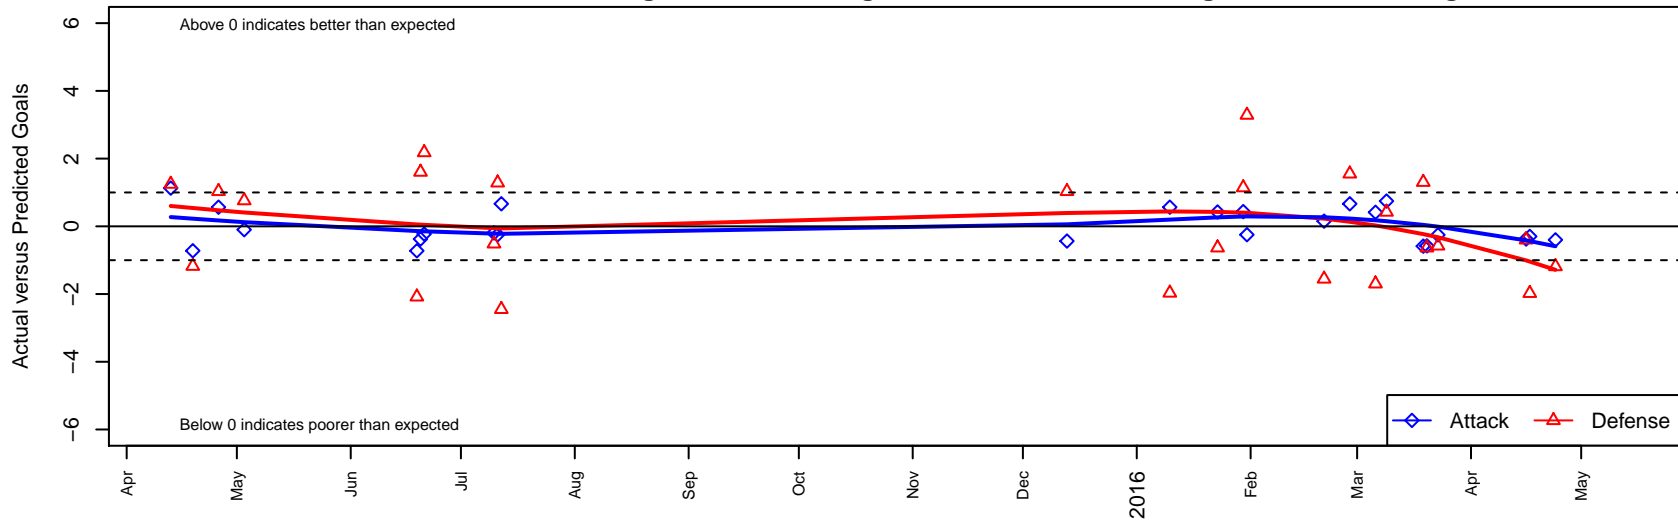

# Crossfire Premier Hattrup G98

Crossfire Premier  
 Redmond, WA  
 G98 total strength=1201  
 attack=4.11 defense=3.92  
 fall league = Win RCL G98 Div 3  
 notes= C-- 2013+; Hattrup 2015

alt names used:  
 Crossfire Premier G98-Hattrup-C  
 CROSSFIRE PREMIER G98 - C (WA)  
 CROSSFIREHATTRUP GU98C  
 Crossfire Premier G98 C  
 Crossfire Premier G98 C

**Crossfire Premier Hattrup G98**  
 Dots are actual minus expected GF (blue circles) and GA (red triangles).  
 Blue line is smoothed change in attack strength. Red is smoothed change in defense strength.

**attack and defense variance (black dot)  
relative to other teams  
and top 10 in region**

**attack and defense rating  
relative to others at age  
and all opponents in last 13 months**

**Performance relative to 13 month average**